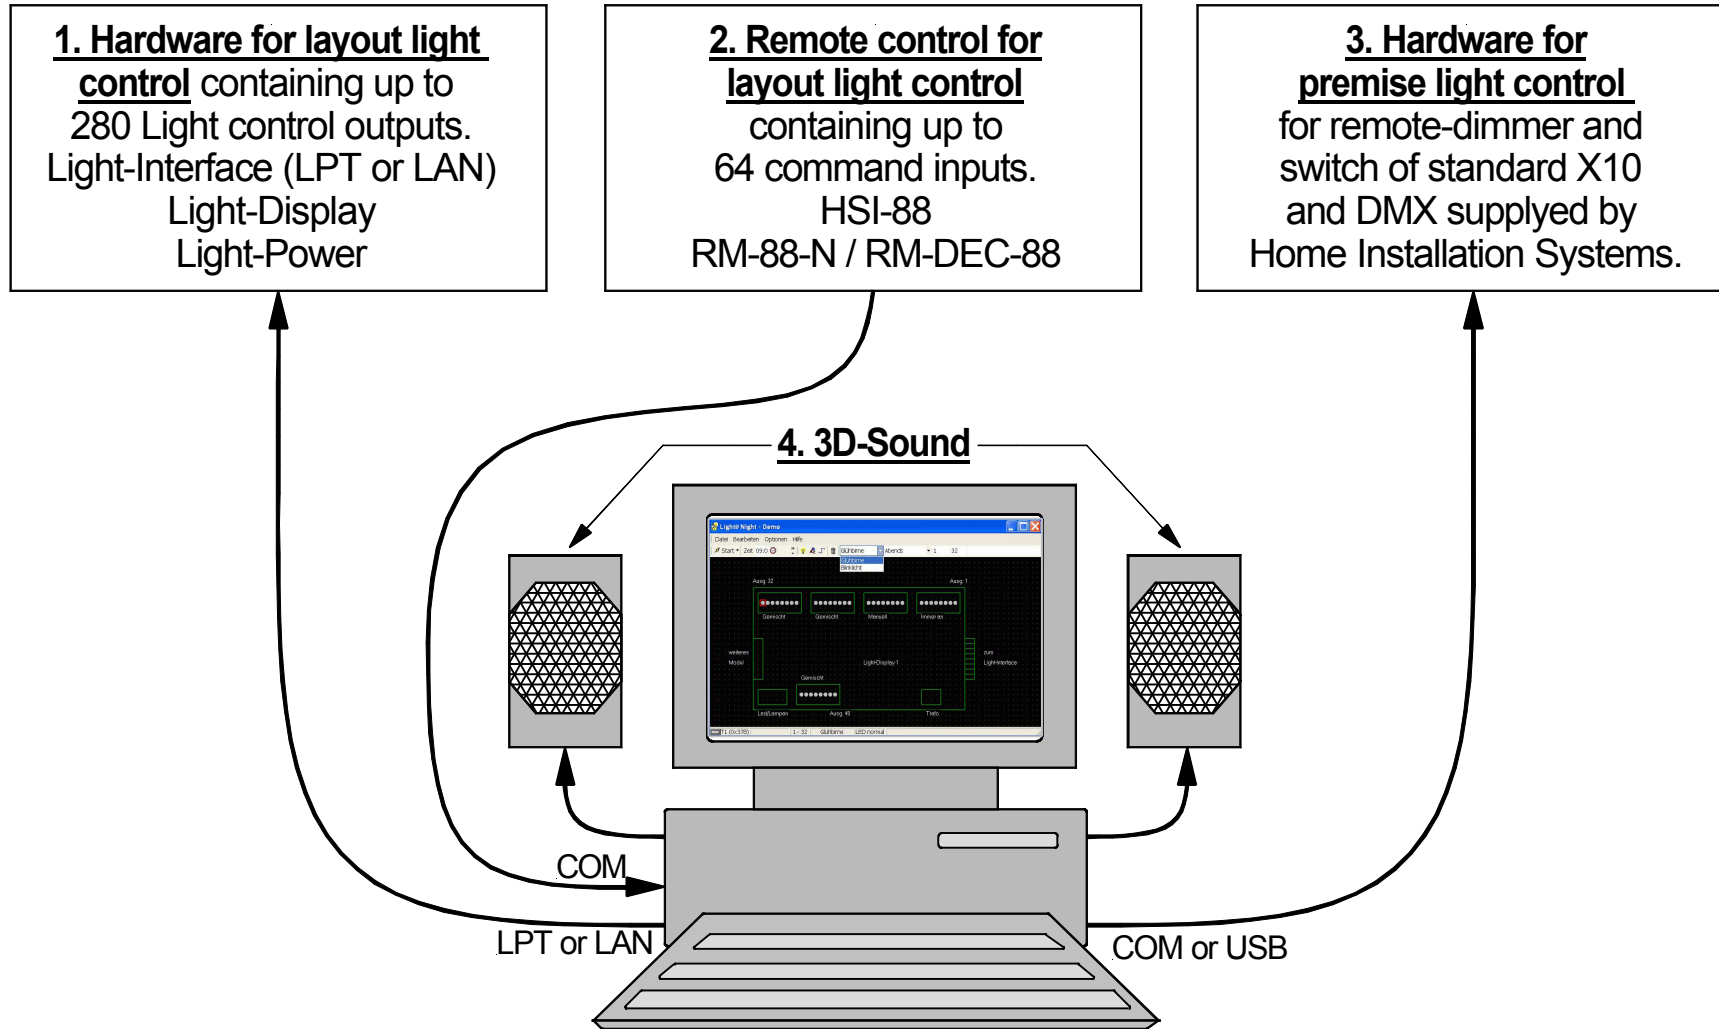

Light@Night system structure from version 2.0

Technische Änderungen und Irrtum vorbehalten.
Subject to technical changes and errors.
© 10/2009 by LDT

**5. PC with Light@Night
Software from Version 2.0**